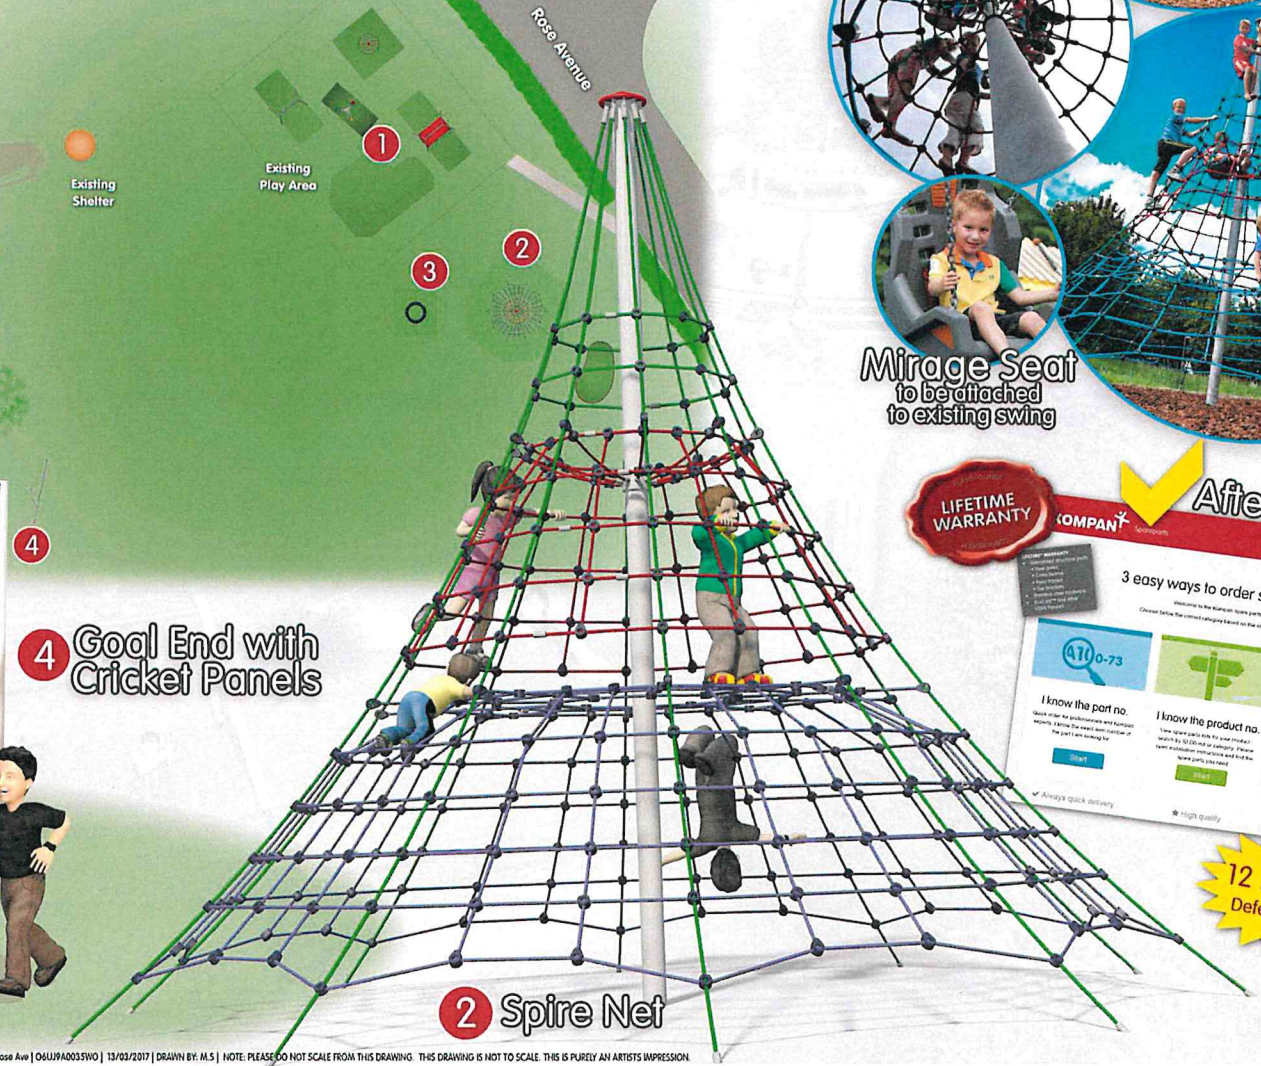

Rose Avenue Recreation Ground

Hazlemere Parish Council

Product Key:

- 1 3 Way See Saw
- 2 Spire Net
- 3 Supernova
- 4 Goal End with Cricket Panels

Surfacing Key:

LIFETIME WARRANTY

Aftercare

3 easy ways to order spare parts

AT10-73

I know the part no.

I know the product no.

I need help

Always quick delivery   High quality   Care and repair

12 Month Defect Period