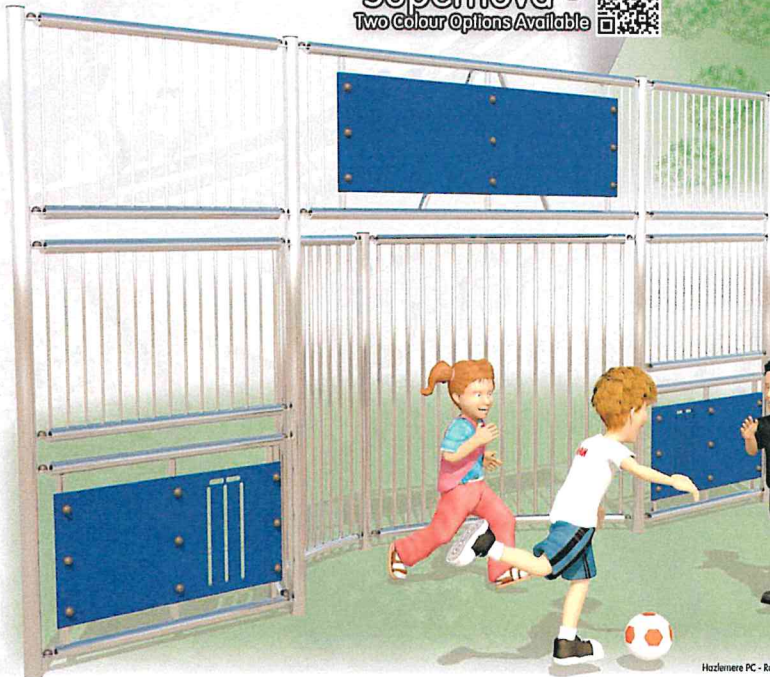

Rose Avenue Recreation Ground

Hazlemere Parish Council

Product Key:

- 1 3 Way See Saw
- 2 Spire Net
- 3 Supernova
- 4 Goal End with Cricket Panels

Surfacing Key:

LIFETIME WARRANTY

Aftercare

3 easy ways to order spare parts

AT10-73

I know the part no.

I know the product no.

I need help

Always quick delivery   High quality   Care and repair

12 Month Defect Period