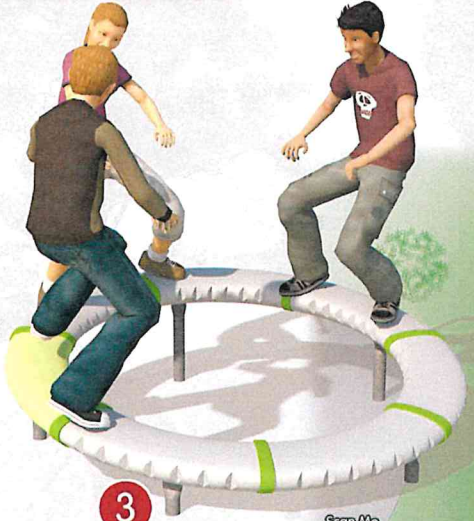

Rose Avenue Recreation Ground

Hazlemere Parish Council

Product Key:

- 1 3 Way See Saw
- 2 Spire Net
- 3 Supernova
- 4 Goal End with Cricket Panels

Surfacing Key:

LIFETIME WARRANTY

Aftercare

3 easy ways to order spare parts

AT10-73

I know the part no.

I know the product no.

I need help

Always quick delivery   High quality   Care and repair

12 Month Defect Period